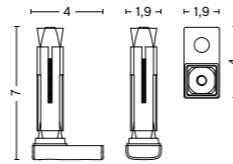

DIMENSIONS

FIXATION BRACKET FOR CHAIRS
Width 4 cm
Depth 1,9 cm
Height 7 cm