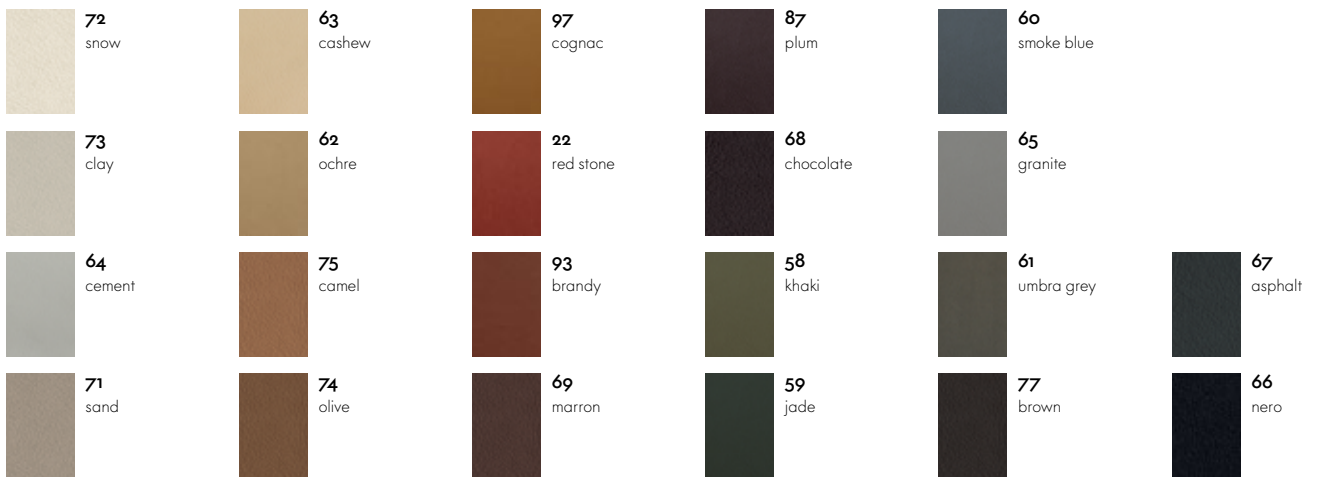

69
dark grey

84
poppy red/
champagne

03
blue-grey

06
dark grey

34
grass green/
forest

66
nero

72
poppy red

86
dark blue/brown

04
ink blue

07
black

Plano

Twill

04
lemon

56
teal blue

14
iron grey

69
marron

06
summer grass

51
ice blue

15
mid-grey

13
moor brown

07
fern

10
indigo

02
dark grey

05
canola

08
green-grey

11
night blue

16
black

12
red

77
brick

Volo

Leather

Leather Premium