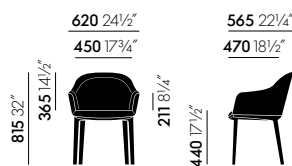

DIMENSIONS (in accordance with EN 1335-1)

Softshell Chair, Five-star base

Softshell Chair, Four-legged base

Softshell Chair, Four-star base

Surfaces and colours

Aura

Aura

Dumet