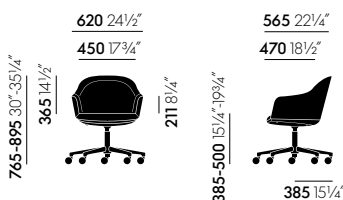

DIMENSIONS (in accordance with EN 1335-1)

Softshell Chair, Five-star base

Softshell Chair, Four-legged base

Softshell Chair, Four-star base

Surfaces and colours

Aura

Aura

Dumet