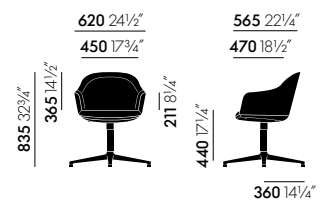

DIMENSIONS (in accordance with EN 1335-1)

Softshell Chair, Five-star base

Softshell Chair, Four-legged base

Softshell Chair, Four-star base

Surfaces and colours

Aura

Aura

Dumet