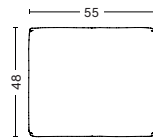

Left backrest

Art. 9302
W132,5 x D71,5/95,5 x H40/67 cm

Right backrest

Art. 9301
W132,5 x D71,5/95,5 x H40/67 cm

*Please contact our sales department if connecting two chaise longue modules

FABRIC GROUPS 1 / Remix, Linara, Mode, Surface by HAY 2 / Steelcut, Steelcut Trio, Melange Nap, Lola, Olavi by HAY, Flamiber, Fairway 3 / Divina, Divina Melange, Divina MD, Flord, Ruskin, Roden, Bolgheri, DOT 1628 4 / Hallingdal, Canvas, Compound, Harald, Lila 5 / Coda, Balder

HAY

- MAGS SOFA, MODULE OVERVIEW -

**MAGS
OTTOMAN**

Ottoman 01
Art. 01
W79 x D79 x H40 cm

Ottoman 02
Art. 02
W79 x D96 x H40 cm

**MAGS
CUSHIONS**

Cushion
Art. 09
W55 x D9 x H48 cm

Cushion
Art. 10
W60 x D9 x H33 cm