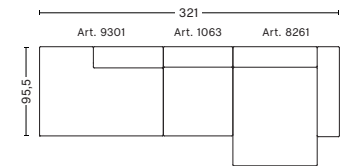

**3 SEATER COMB. 4
RIGHT ARMREST**

W321 x D95,5/127,5 x H40/67 cm

FABRIC GROUPS 1 / Surface by HAY, Remix, Linara, Mode 2 / Steelcut, Steelcut Trio, Melange Nap, Lola, Olavi by HAY, Flamiber, Fairway 3 / Divina, Divina Melange, Divina MD, Fiord, Ruskin, Roden, Bolgheri, DOT 1682 4 / Hallingdal, Canvas, Lila, Harald, Compound 5 / Coda, Sierra, California, Balder 6 / Silk

HAY