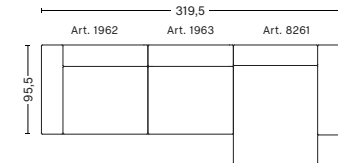

**3 SEATER COMB. 11
RIGHT ARMREST**

W319,5 x D95,5/127,5 x H40/67 cm

FABRIC GROUPS 1 / Surface by HAY, Remix, Linara, Mode 2 / Steelcut, Steelcut Trio, Melange Nap, Lola, Olavi by HAY, Flamiber, Fairway 3 / Divina, Divina Melange, Divina MD, Fiord, Ruskin, Roden, Bolgheri, DOT 1682 4 / Hallingdal, Canvas, Lila, Harald, Compound 5 / Coda, Sierra, California, Balder 6 / Silk

HAY