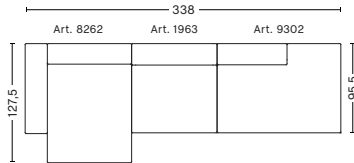

- MAGS SOFA, COMBINATIONS / 3 SEATER -

**3 SEATER COMB. 5
LEFT ARMREST**

W338 x D95,5/127,5 x H40/67 cm