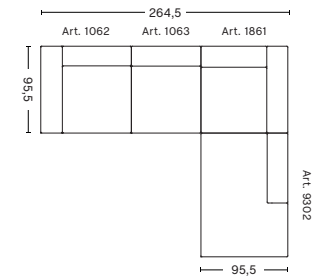

W268,5 x D95,5/127,5 x H40/67 cm

**3 SEATER COMB. 9
RIGHT ARMREST**

W268,5 x D95,5/127,5 x H40/67 cm

**3 SEATER COMB. 10
LEFT ARMREST**

W302,5 x D95,5/127,5 x H40/67 cm

**3 SEATER COMB. 10
RIGHT ARMREST**

W302,5 x D95,5/127,5 x H40/67 cm

**3 SEATER COMB. 11
LEFT ARMREST**

W319,5 x D95,5/127,5 x H40/67 cm

**3 SEATER COMB. 11
RIGHT ARMREST**

W319,5 x D95,5/127,5 x H40/67 cm

FABRIC GROUPS 1 / Surface by HAY, Remix, Linara, Mode 2 / Steelcut, Steelcut Trio, Melange Nap, Lola, Olavi by HAY, Flamiber, Fairway 3 / Divina, Divina Melange, Divina MD, Fiord, Ruskin, Roden, Bolgheri, DOT 1682 4 / Hallingdal, Canvas, Lila, Harald, Compound 5 / Coda, Sierra, California, Balder 6 / Silk

HAY

**CORNER COMB. 1
LEFT ARMREST**

W264,5 x D95,5/264,5 x H40/67 cm

**CORNER COMB. 1
RIGHT ARMREST**

W264,5 x D95,5/264,5 x H40/67 cm

**CORNER COMB. 2
LEFT ARMREST**

W264,5 x D95,5/225,5 x H40/67 cm

**CORNER COMB. 2
RIGHT ARMREST**

W264,5 x D95,5/225,5 x H40/67 cm

FABRIC GROUPS 1 / Surface by HAY, Remix, Linara, Mode 2 / Steelcut, Steelcut Trio, Melange Nap, Lola, Olavi by HAY, Flamiber, Fairway 3 / Divina, Divina Melange, Divina MD, Fiord, Ruskin, Roden, Bolgheri, DOT 1682 4 / Hallingdal, Canvas, Lila, Harald, Compound 5 / Coda, Sierra, California, Balder 6 / Silk